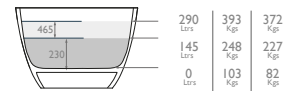

Fill information:

Countertop basin:

550 x 349 x 125mm
- LxWxH