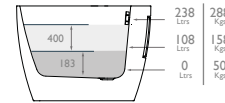

Fill information: 1660

Filler options:

OWF, FSBF, WF, BF, CF.

Note:

Minimum installation void required for trap and waste is 0mm below floor level.