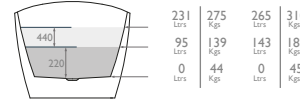

Fill information: 1540 1670

Filler options:

FSBF, WF, CF.

Note:

Minimum installation void required for trap and waste is 5mm below floor level.