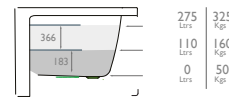

Fill information: 1600

Filler options:

OWF, FSBF, WF, BF, CF

Note:

Minimum installation void required for trap and waste is 0mm below floor level.