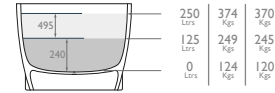

Fill information: